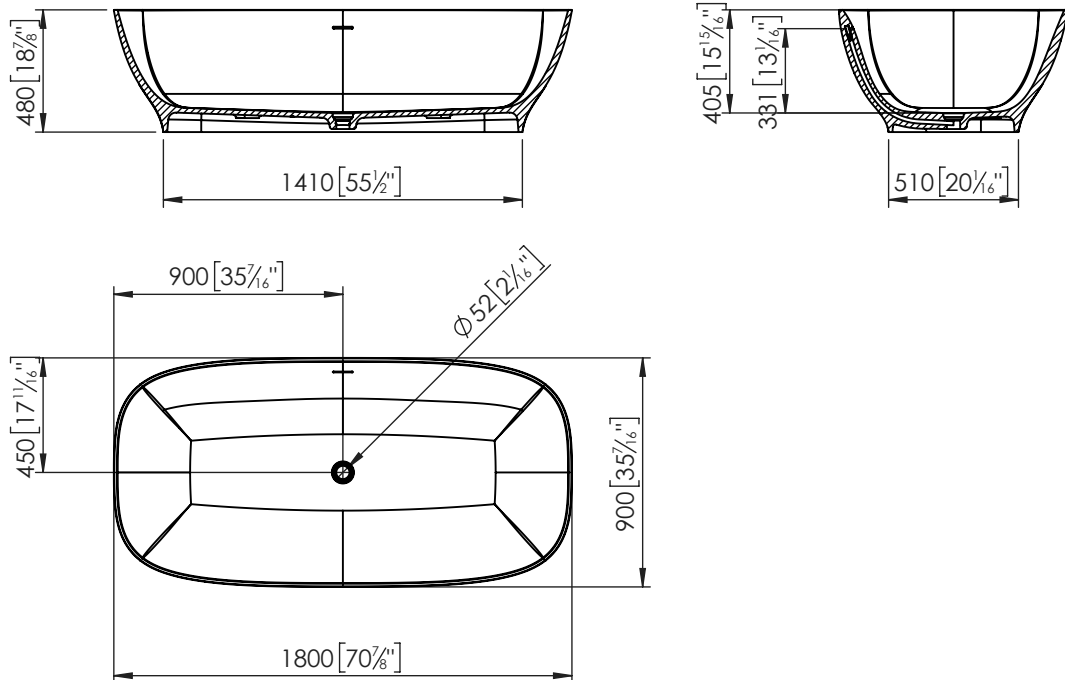

Baths

PURE

PURE BL. KRION CEN 180X90
100199529

Technical Information

- Installation: free standing
- Height: 480 mm
- Width: 900 mm
- Length: 1800 mm
- Net Weight: 170 Kg
- Volumen: 320 L

Notes

All product dimensions are nominal and tolerances of the product may vary within an established range. All measurements of the technical drawings are expressed in mm[in].

Install the product following the recommendations in the installation manual.

To consult the warranty or any other information regarding this product, visit our website: www.system-pool.com